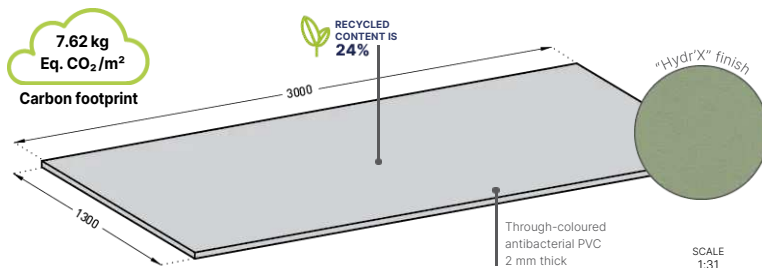

Recommended height of protection:
- 1/2 height door:
between 900 mm and 1300 mm
- foot-height door:
between 200 mm and 359 mm

GOOD TO KNOW!

Plac'Inox: see page 58.
Signage: see pages 66 and 67.

Standard colours