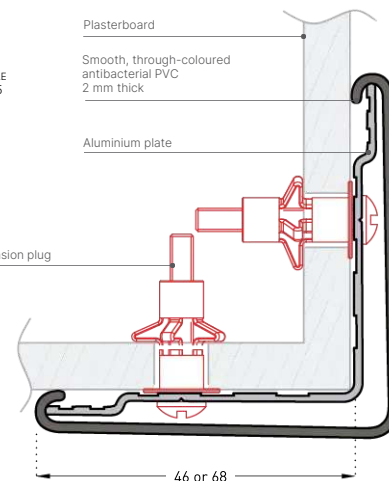

SCALE 1:0.8

GOOD TO KNOW!

COMBO'CORNER 75 is also available in a 135° angle version.