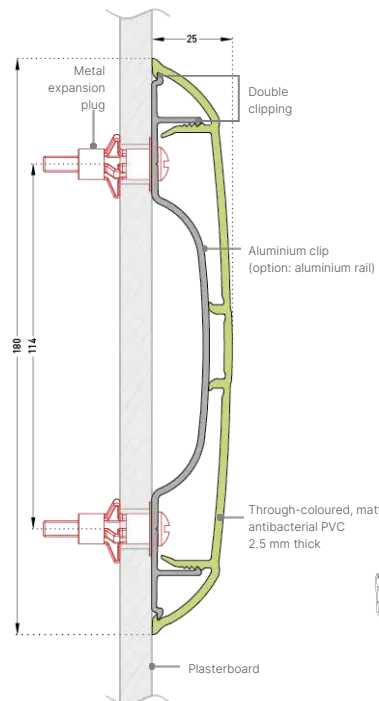

SCALE
1:1.8