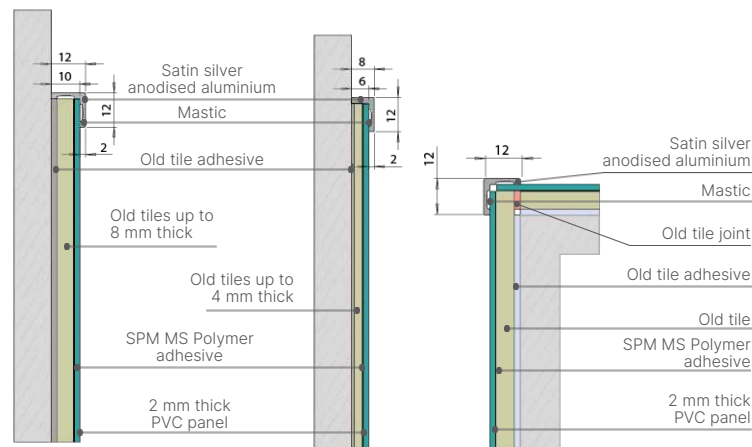

#### Installation mode

By gluing as per SPM [SPECIFICATIONS](#).

Standard colours

Satin anodised

SPECIFICATIONS

BIM OBJECT

E-brochures. By segment.  
Click to discover.