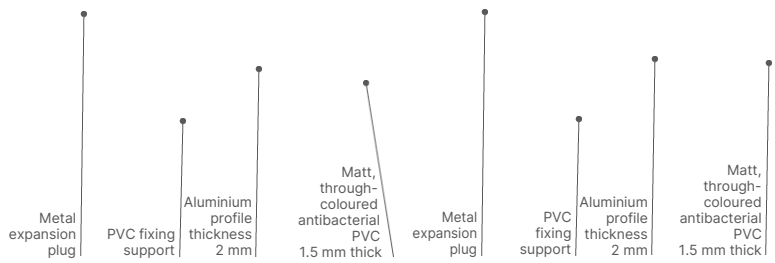

# ESCORT'DUO, LINEA'DUO & LINEA'DUO LED

ESCORT'DUO

LINEA'DUO

LINEA'DUO LED

ESCORT'DUO

SCALE 1:2.3

LINEA'DUO

SCALE 1:2.3