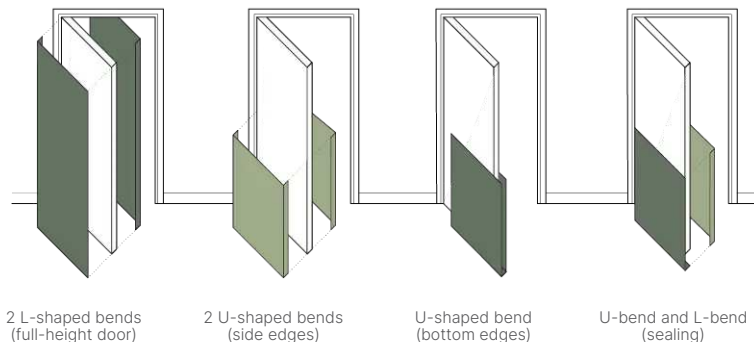

Treatment of complex corners 2 solutions:

7.62 kg Eq. CO₂/m²
Carbon footprint

RECYCLED CONTENT IS 24%

Through-coloured antibacterial PVC 2 mm thick