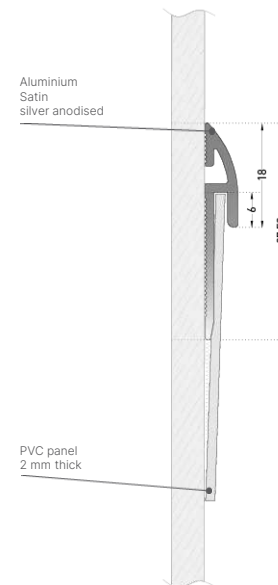

FINISHING PROFILE (J-SHAPED)

SCALE
1:1

E-brochures. By segment.
Click to discover.