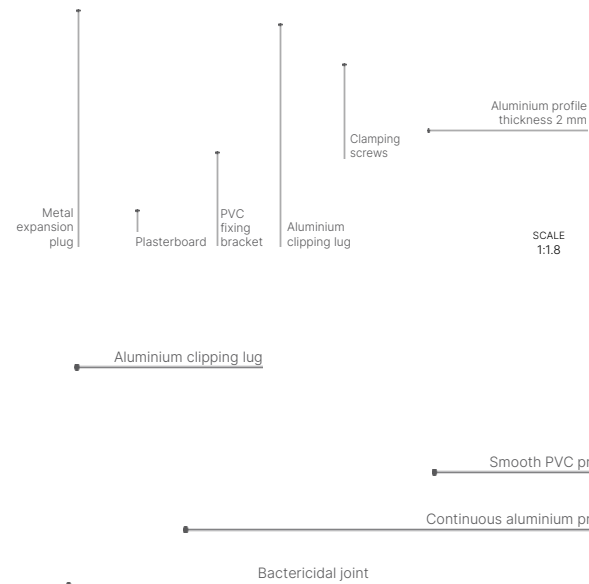

➤ Installation mode

The top of the profile is a maximum of 0.90 m above the floor. Wall return end pieces and external corners to be fixed with "pop rivets".

Fixing support with clamping screw