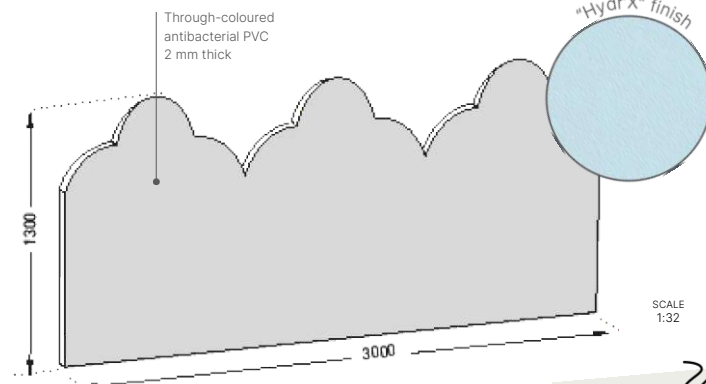

NOTE

These frescoes are made from cut DECOCHOC panels.

Standard colours