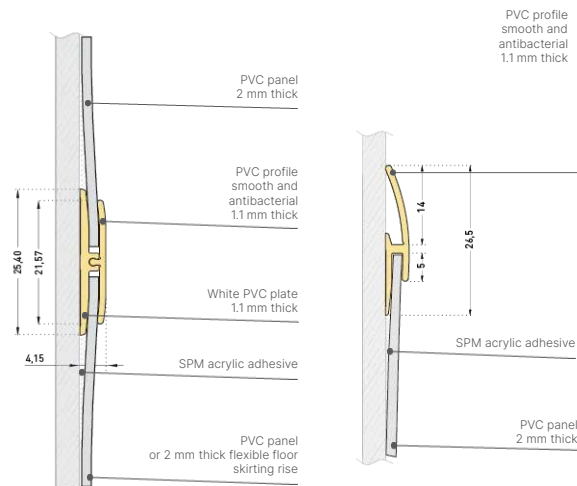

### JOINTING PROFILE (H-SHAPED)

SCALE  
1:1