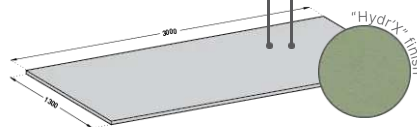

EDGES & FRAMES

↓ SPECIFICATIONS

🔗 BIM OBJECT

The L- or U-shaped bends of our protective and covering panels protect the edges and frames from repeated impacts and from damage caused by rising damp in certain rooms, thereby prolonging the life of the door units.

- HOSPITALS | CLINICS | RETIREMENT HOMES
- DISABILITY CENTRES | SCHOOL ESTABLISHMENTS
- HOTELS | RESTAURANTS | HOUSING | SHOPS

Height(s)	3 m
Length(s)	1.30 m
Thickness	2 mm
Material(s)	PVC
Hygiene	99.9% antibacterial 99.96% virucidal*
Fire rating	Bs2d0
Contact with food	Yes
Carbon footprint	7.62 kg eq. CO₂/m²
Recycled content	24%
Average service life	25 years
Colours	50
Surface appearance	Solid colours: lightly textured, matt "HydrX" finish Textured finish: wood, metal, concrete or Corten decor effect

◆ **Fixing**
With SPM acrylic adhesive or SPM MS Polymer adhesive (no tacking time, ideal for wet rooms, patent pending).

➤ **Installation mode**
By gluing as per SPM SPECIFICATIONS.

GOOD TO KNOW!
Panels can be thermoformed to protect complex frames.

Treatment of complex corners 2 solutions:

7.62 kg Eq. CO₂/m²
Carbon footprint

RECYCLED CONTENT IS 24%

Through-coloured antibacterial PVC 2 mm thick

SCALE 1:75

Standard colours

Discover the brochures
Access brochures by theme

*See page 8: Benefits