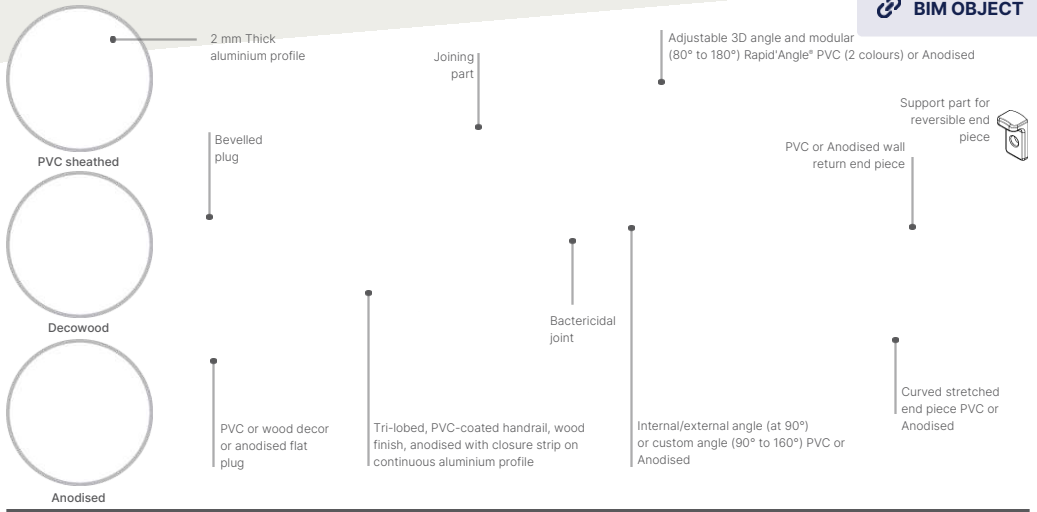

LINEA'TOUCH