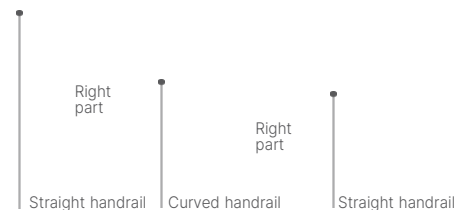

CONVEX bending

CONCAVE bending

Discover the brochures
Access brochures by theme