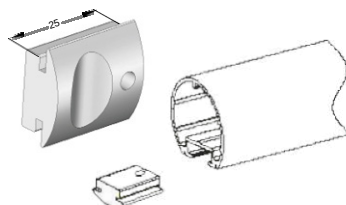

ESCORT TACTILE MARK

APPLICATIONS

The unique tactile locating key to be fitted under the Escort handrail helps visually impaired people find their way around. Multiplied, it indicates the level you are on.