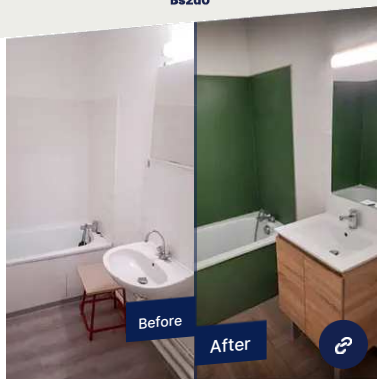

PANEL SYSTEMS SAFE'COVER

The treatment of asbestos in public and private buildings has become a major public health issue in recent years.

The SAFE'COVER system offers a comprehensive, economical, innovative and unique solution. It allows you to operate in subsection 4 and in an occupied environment with a visitable or non-visitable covering process.

Dust level measurements during work comply with the French Public Health Code and the French Labour Code.

MULTI-FAMILY HOUSING GYMNASIUMS AND SPORTS HALLS
SHOPS

Height(s)	1.30 m
Length(s)	3 m
Thickness	2 mm
Material(s)	PVC
Fire rating	Bs2d0
Carbon footprint	7.62 kg eq. CO2/m²
Recycled content	24%
Average service life	25 years
Colours	50
Surface appearance	Lightly textured with matt finish ("HydrX" finish) Textured finish: wood, metal, concrete or Corten decor effect

Fixing

With the Fix & Move system.
With SPM acrylic adhesive or SPM MS Polymer adhesive (no tacking time, ideal for wet rooms, patent pending).

Installation mode

By gluing or Fix & Move as per SPM SPECIFICATIONS.