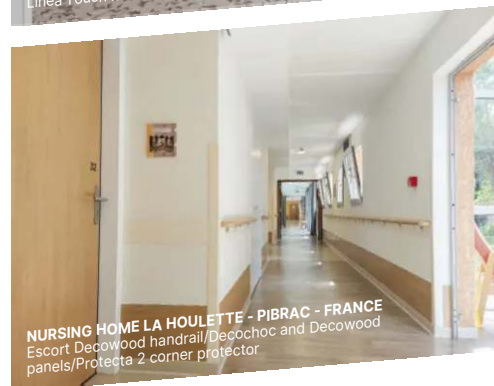

## HOSPITALS - CLINICS - RETIREMENT HOMES AND DISABILITY CENTRES

**MAGNIN CLINIC - NEW CALEDONIA**  
Decochoc panel/ Escort handrail/Comega corner protectors  
SANAE Architecture - Photographer Eric Dell'Erba

**PAULE DE VIGUIER HOSPITAL - TOULOUSE - FRANCE**  
Decoprint panels/Contact plate/Impact wall protection rails  
Architect Groupe Kardham/Artist Stéphanie Ledoux

**AL NOOR HOSPITAL - ABU DHABI**  
LineaTouch LED handrail/Decochoc panel

**CENTRE DE CANCEROLOGIE DE LA SARTHE -  
LE MANS - FRANCE**  
Impact wall protection rails

**IAC INSTITUT AQUITAIN DU COEUR - FRANCE**  
Decochoc panels

**SAINTE ANNE HOSPITAL - GHU PARIS - FRANCE**  
Decochoc panels

# RETIREMENT HOMES - DISABILITY-ADAPTED FACILITIES

Worlds where quality of life is an issue for residents