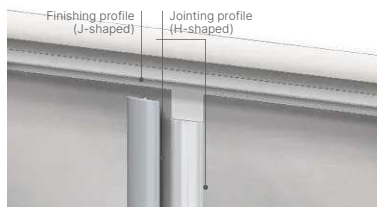

Installation mode

By gluing or screw-mounted as per SPM SPECIFICATIONS.

Standard colours

Satin anodised

SPECIFICATIONS

BIM OBJECT