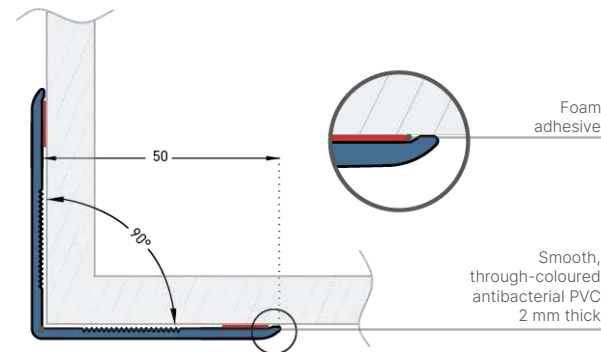

Installation mode

With included adhesive tape (additional reinforcement with SPM glue is recommended).