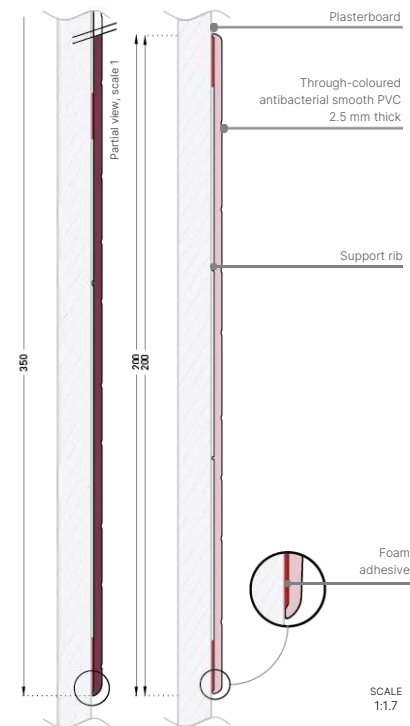

➤ Installation mode

By adhesive bonding.