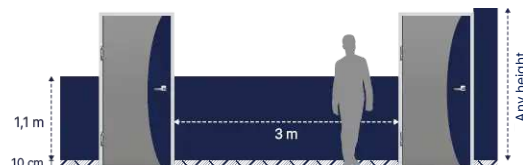

2 - Choose your protection height

Opt for made-to-measure panels and only pay for what you actually need.

Custom-made for peace of mind

0 offcuts and optimum protection for walls and doors.