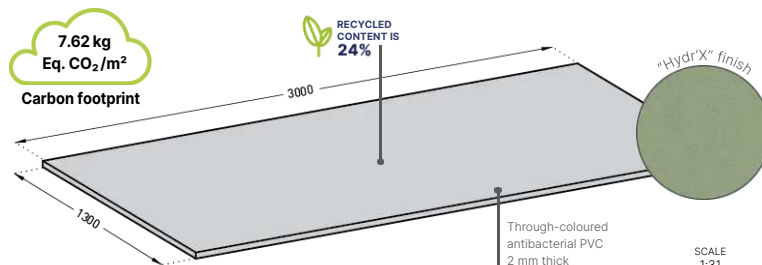

PROTECTION AND COVERING PANEL

DECOCHOC

SPECIFICATIONS

BIM OBJECT

The SPM bestseller!
DECOCHOC panels provide effective protection for large surfaces.
Its matt grained finish is discreet, resistant to chemicals and easy to clean.

It can be thermoformed to fit round pillars (up to Ø 800 mm) and guarantees optimum hygiene in corners.

HOSPITALS | CLINICS | RETIREMENT HOMES | HOTELS

SCHOOLS | EARLY CHILDHOOD | RESTAURANTS

MULTI-FAMILY HOUSING | GYMNASIUMS AND SPORTS HALLS

DISABILITY CENTRES | SHOPS

Height(s)	1.30 m
Length(s)	3 m
Thickness	2 mm
Material(s)	PVC
Hygiene	99.9% antibacterial 99.96% virucidal*
Fire rating	Bs2d0
Contact with food	Yes
Carbon footprint	7.62 kg eq. CO₂/m²
Recycled content	24%
Average service life	25 years
Colours	39 Through-coloured
Surface appearance	Lightly textured with matt finish ("HydrX" finish)

Fixing

With SPM acrylic adhesive or SPM MS Polymer adhesive (no tacking time, ideal for wet rooms, patent pending).

Installation mode

Bonding in accordance with SPECIFICATIONS (substrate, adhesive and application context allowing Bs2d0 level).

Customised option(s)

Cutting, L or U folding, thermoforming, chamfering, bactericidal treatment.

VIDEO

DECOCHOC
Panel installation:

WATCH VIDEO

NOTE

Joints between panels can be made with a thermo-welded joint or with a silicone joint in a colour to match the range (e.g. page 69).

Standard colours

E-brochures. By segment.
Click to discover.

HEALTHCARE

EDUCATION

HOSPITALITY

RETAIL

*See page 8: Benefits