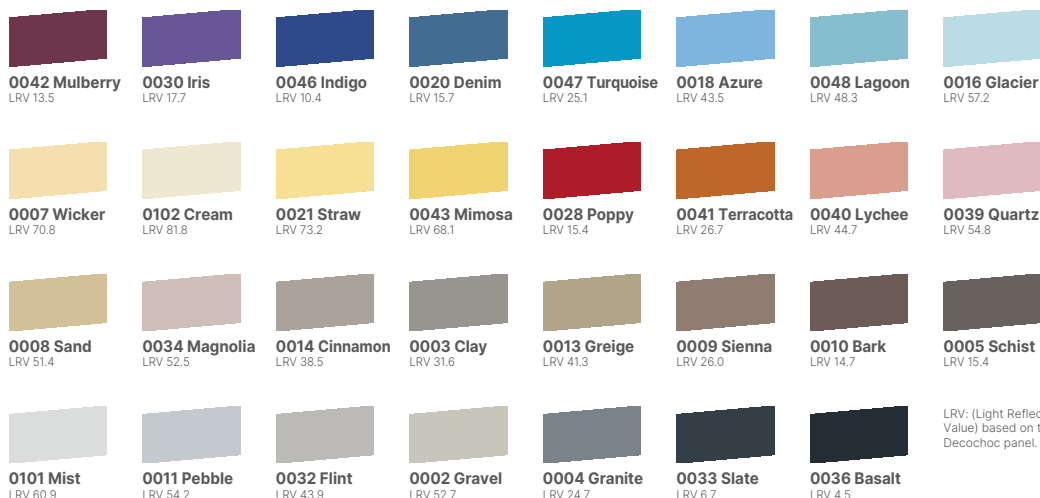

PALETTE OF 50 COLOURS

A palette of 50 colours designed in collaboration with architects, interior designers, colourists and end-users.

SOLID COLOURS: Do as you please!

The 39 matt and solid colours, from the most sober to the most daring, blend in with the designer's initial concept or, conversely, play with colours and contrasts to give a new identity to spaces.