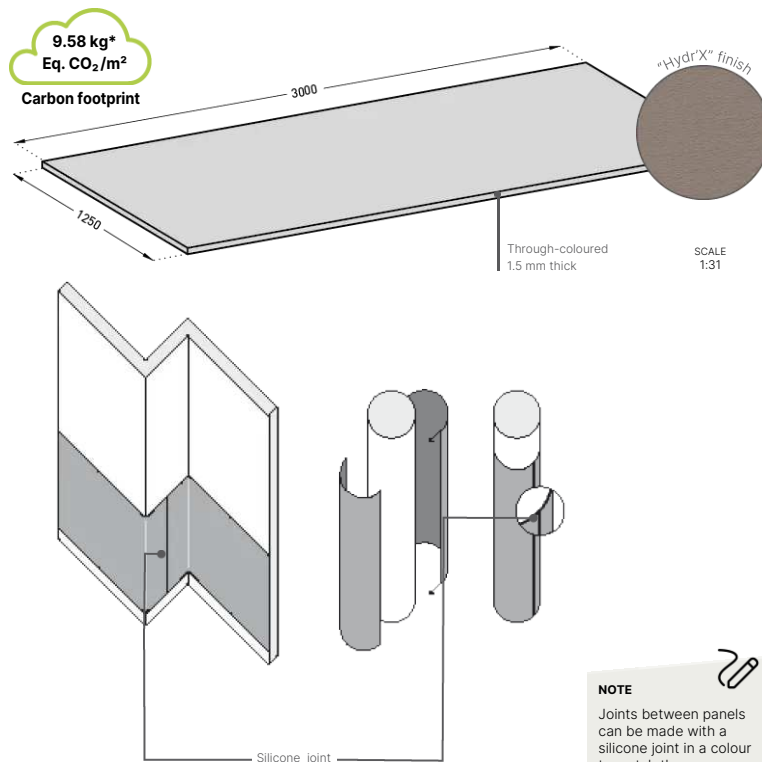

# PROTECTION AND COVERING FRESCO DECOFRESC

SPECIFICATIONS

BIM OBJECT

DECOFRESC adds a touch of elegance and customisation. It provides a welcoming environment for establishments open to the public, while meeting hygiene and impact resistance requirements.