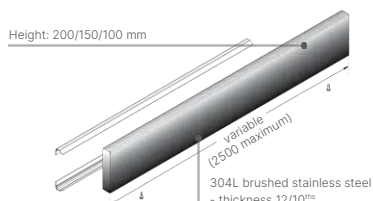

It has 304 L food approval and is suitable for wet environments.

HOSPITALS CLINICS RETIREMENT HOMES  
DISABILITY CENTRES PHARMACEUTICAL INDUSTRIES  
CENTRAL KITCHENS FOOD INDUSTRIES

<b>Height(s)</b>	200 mm 150 mm 100 mm
<b>Length(s)</b>	Customised (max. 2.50 m)
<b>Overall dimensions</b>	32 mm
<b>Material(s)</b>	Stainless steel 12/10th
<b>Contact with food</b>	Yes
<b>Surface appearance</b>	Brushed