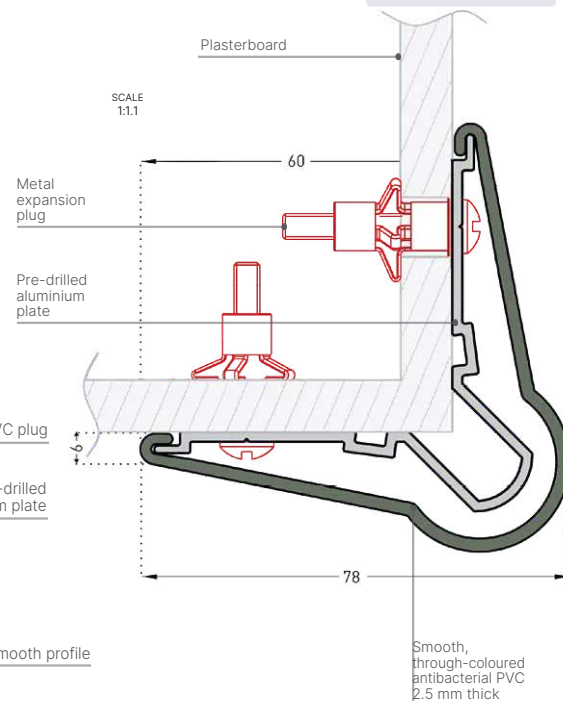

HOSPITALS CLINICS LABORATORIES
CENTRAL KITCHENS SCHOOLS

Height(s)	1.30 m 2 m 4 m
Width of wings	60 mm
Thickness	2.5 mm
Angular opening	90°
Material(s)	PVC Aluminium
Hygiene	99.9% antibacterial
Colours	39 Through-coloured
Surface appearance	Smooth

Fixing
Screwed to walls using metal expansion plugs.

Installation mode
On pre-drilled aluminium plate.