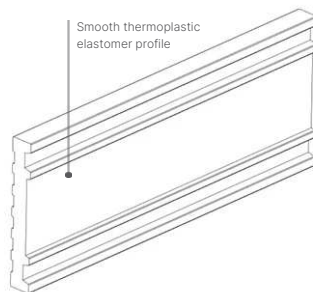

HEALTHCARE

EDUCATION

HOSPITALITY

RETAIL