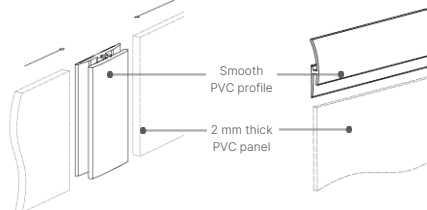

Installation mode

By gluing as per SPM SPECIFICATIONS.