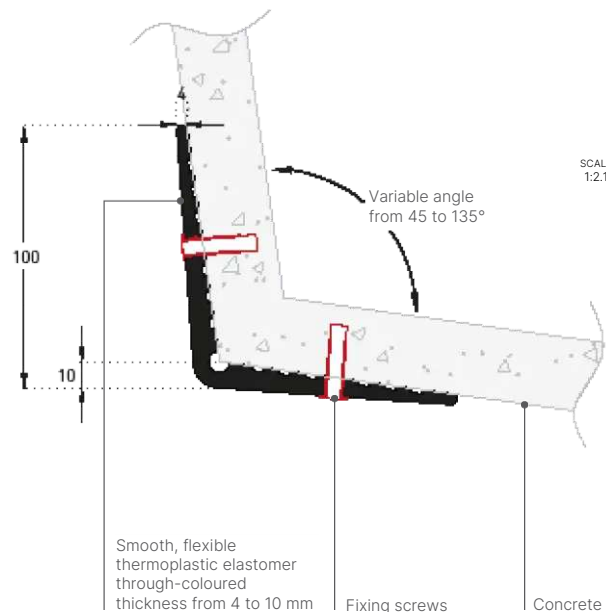

Discover the brochures
Access brochures by theme

HEALTHCARE

EDUCATION

HOSPITALITY

RETAIL