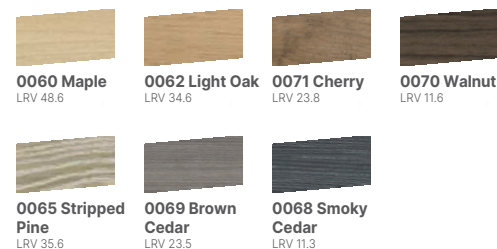

WOOD: Create a cosy atmosphere!

The 7 wood decors can be used for both wall protection and handrails, offering users and staff a welcoming atmosphere thanks to the warmth of wood.

TRENDS: Break the codes!

The 4 trendy decors have a modern, urban feel thanks to surprising material effects: brushed aluminium, raw concrete and oxidised steel.