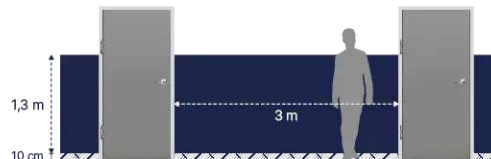

AT THE SERVICE OF OUR CUSTOMERS

SPM is much more than just wall protection.

A team fully dedicated to your projects, a nationwide network for optimum proximity, and solutions to almost all of your problems!

At the service of our customers

95% of our references are available in under 15 days (excludes international transport and special projects. Consult us)

Free quotes

Looking for a price quote? Looking for a technical solution tailored to your project? Need help with a call for tenders? You'll receive a timely response from our team.

Local contacts

Our Export sales team is always close to you and your projects, providing assistance with measurements, on-site advice, dialogue with the various parties involved in the project, etc.

Technical recommendations

Because wall protection needs differ from one project to the next, SPM systems can be adapted to meet all your requirements.

1 - Protect the entire impact area

CONTACT US FOR MORE INFORMATION!

For the rest, our teams will do their utmost to find the solution best suited to your needs!

Quick installation

Protect your walls in no time at all with our standard sized panels:
L. 3 m x H. 1.30 m