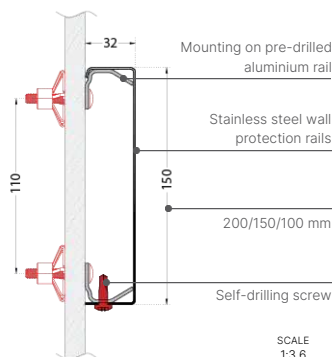

SCALE
1:3.6

PLAC'INOX

The Plac'Inox protection plate reinforces areas exposed to impact.

It has 304L food approval and is suitable for high-traffic areas or wet environments.

HOSPITALS CLINICS RETIREMENT HOMES
DISABILITY CENTRES CENTRAL KITCHENS
PHARMACEUTICAL INDUSTRIES FOOD INDUSTRIES

Height(s)	Customised (max. 1.25 m)
Length(s)	Customised (max. 2.50 m)
Thickness	10/10th (1 mm)
Material(s)	Stainless steel 10/10th
Contact with food	Yes
Surface appearance	Brushed