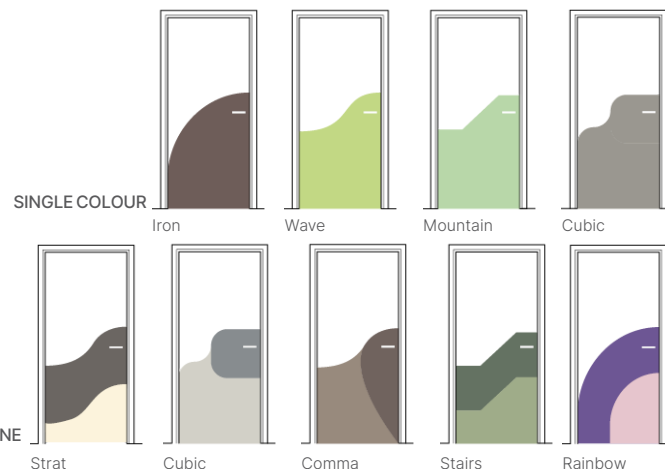

HALF-HEIGHT DECORATIVE DOOR

SINGLE COLOUR OR TWO-TONE

SPM decorative ½ height doors guarantee effective protection of the lower part of the door - the most exposed -, integrating the handle or not, depending on your needs. Many cut shapes and colour combinations are available: single colour or two-tone for a classic or more original effect.

Shapes and colours make it easier to identify rooms, offices, technical rooms and services, and can match the colour of the floor or level. This is an essential point in the accessibility process.

HOSPITALS CLINICS RETIREMENT HOMES OFFICES
SCHOOLS HOTELS RESTAURANTS SHOPS

Height(s)	1.20 m
Width(s)	930 mm 1230 mm
Thickness	2 mm
Material(s)	PVC
Hygiene	99.9% antibacterial 99.96% virucidal*
Fire rating	Bs2d0
Contact with food	Yes
Carbon footprint	7.62 kg eq. CO₂/m²
Recycled content	24%
Average service life	25 years
Colours	50
Surface appearance	Solid colours: lightly textured, matt "HydrX" finish Textured finish: wood, metal, concrete or Corten decor effect

◆ **Fixing**
With SPM acrylic adhesive or SPM MS Polymer adhesive (no tacking time, ideal for wet rooms, patent pending).

➤ **Installation mode**
By gluing as per SPM SPECIFICATIONS.

Standard colours

Discover the brochures
Access brochures by theme

HEALTHCARE

EDUCATION

HOSPITALITY

RETAIL

*See page 8: Benefits