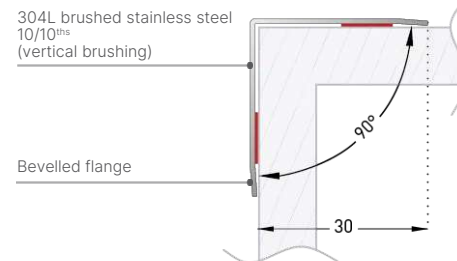

7 Installation mode

With included adhesive tape (additional reinforcement with SPM glue is recommended).

SCALE 1:1