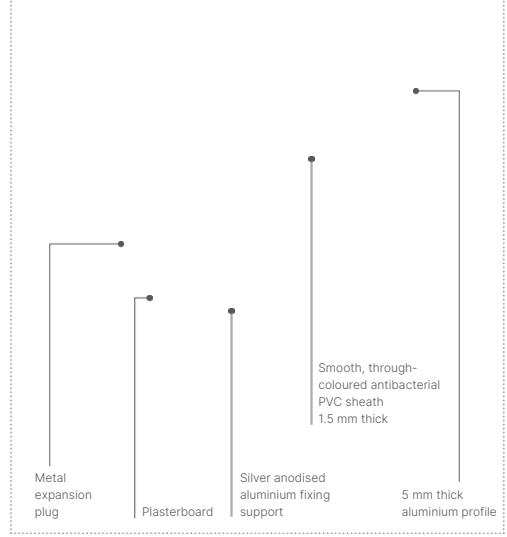

TUBULAR HANDRAILS
LINEA'TOUCH

SPECIFICATIONS

BIM OBJECT

- **Refined 20 mm support**
  Self-locking in silver anodised aluminium (80 mm overall dimensions)
- **55 mm bugled support**
  Self-locking silver anodised appearance aluminium (80 mm overall dimensions)
- **Swan-neck support**
  with 70 mm self-locking rosette in brushed stainless steel (80 mm overall dimensions)

LINEA'TOUCH + ENHANCED VERSION

- **80 mm reinforced support**
  Aluminium self-locking silver anodised appearance. (overall dimensions 80 mm)
- SCALE 1:1.8