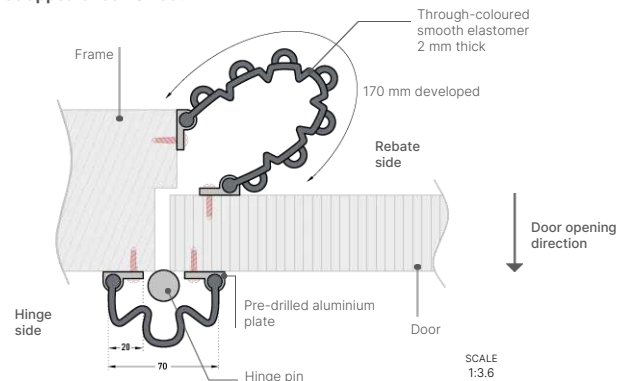

Height	1.40 m
Width	170 mm (rebate side) 70 mm (hinge side)
Thickness	2 mm
Materials	Elastomer
Colours	4 Through-coloured
Surface appearance	Smooth