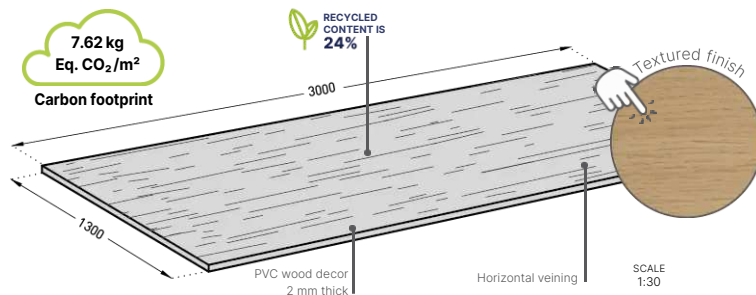

VIDEO

DECOWOOD panel installation

[WATCH VIDEO](#)

NOTE

Joints between panels can be made with a thermo-welded joint or with a silicone joint in a colour to match the range.

E-brochures. By segment.
Click to discover.

HEALTHCARE

EDUCATION

HOSPITALITY

RETAIL