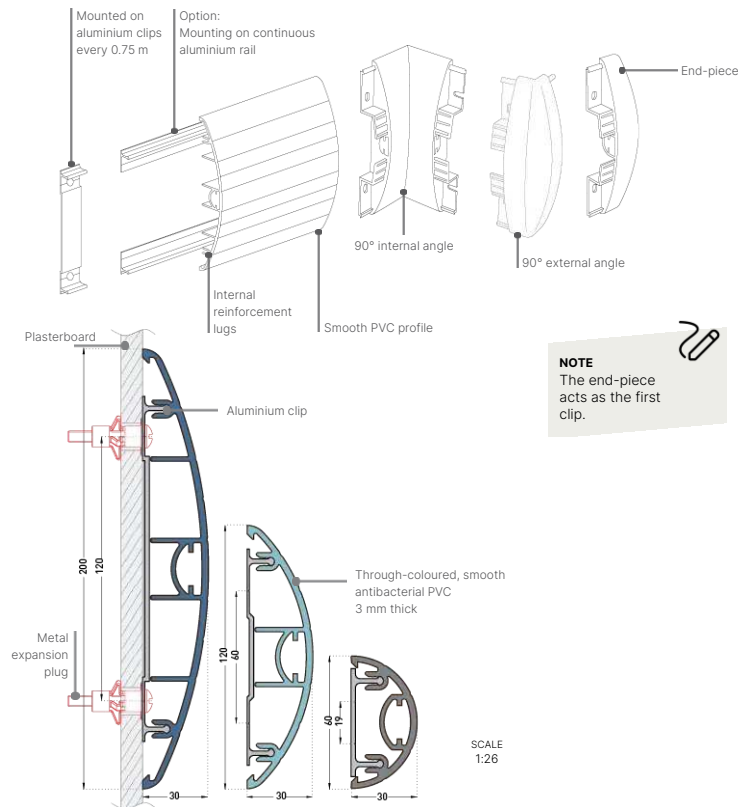

NOTE
The end-piece acts as the first clip.

SCALE 1:26

Impact 200 & Impact 120 standard colours