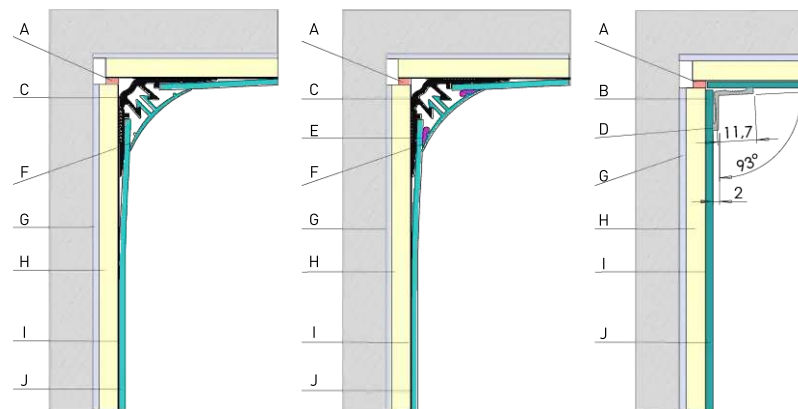

FIN'ANGLE PVC
IN A DRY ENVIRONMENT

FIN'ANGLE PVC
IN A WET ENVIRONMENT

- A. Old tile joint
- B. Satin silver anodised aluminium
- C. FIN'ANGLE PVC base
- D. Mastic
- E. Hybrid'Fix mastic
- F. FIN'ANGLE PVC cover
- G. Old tile adhesive
- H. Old tile
- I. SPM MS Polymer adhesive
- J. 2 mm thick PVC panel

SCALE
1:1.35

SPECIFICATIONS

BIM OBJECT