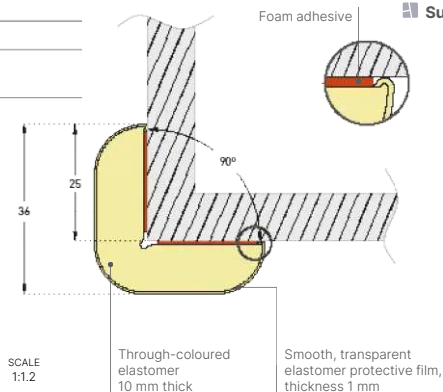

CORNER PROTECTION

ADHESIVE CORNER PROTECTORS SAFY'CORNER

The SAFY'CORNER90° self-adhesive shock-absorbing corner protector protects people against impact from a sharp angle.

The flexibility of its elastomer material gives it a high impact absorption capacity, minimising the risk of injury.

With two strips of foam adhesive and a protective film, it's easy to mount and clean.

NURSERIES, NURSERY SCHOOLS RETIREMENT HOMES
DISABILITY CENTRES GYMNASIUMS

Height(s)	1.30 m
Width of wings	25 mm
Thickness	11 mm
Angular opening	90°
Material(s)	Elastomer
Colours	4 Through-coloured
Surface appearance	Smooth

Standard colours

Fixing and Installation
By adhesion with foam adhesive tape.

SPECIFICATIONS

DOOR FINGER PROTECTION SYSTEM SAFY'DOOR

The SAFY'DOOR finger-pinch proof door system secures doors, whether they are single or swing-opening.

The specific geometry of the strong, flexible bellows prevents fingers from getting into the door rebates.

The Safy'Door finger-pinch proof device improves safety in areas frequented by children and staff alike, by preventing a major cause of accidents with serious consequences.

NURSERIES, NURSERY SCHOOLS RETIREMENT HOMES
DISABILITY CENTRES CENTRAL KITCHENS HOTELS RESTAURANTS

Height	1.40 m
Width	170 mm (rebate side) 70 mm (hinge side)
Thickness	2 mm
Materials	Elastomer
Colours	4 Through-coloured
Surface appearance	Smooth

SPECIFICATIONS

BIM OBJECT

Fixing
Mounted on pre-drilled aluminium plates.

Installation mode
Screwed to the door and frame.

Discover the brochures
Access brochures by theme