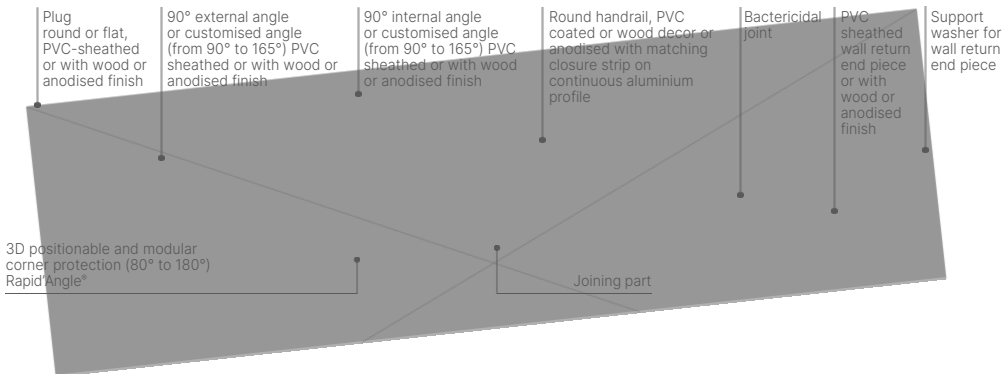

55 mm bugled support
self-locking in silver anodised appearance aluminium (overall projection 80 mm or 90 mm on request)

SCALE
1:2.2