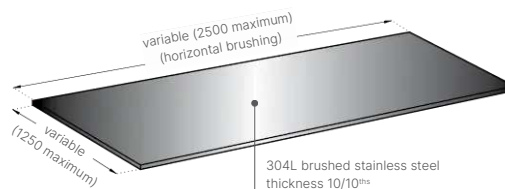

<b>Height(s)</b>	Customised (max. 1.25 m)
<b>Length(s)</b>	Customised (max. 2.50 m)
<b>Thickness</b>	10/10th (1 mm)
<b>Material(s)</b>	Stainless steel 10/10th
<b>Contact with food</b>	Yes
<b>Surface appearance</b>	Brushed