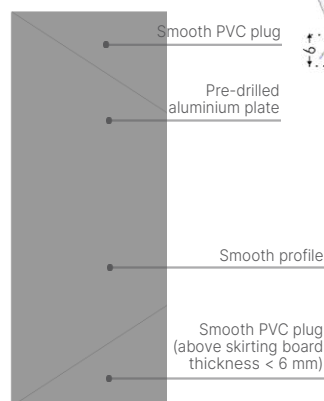

HOSPITALS CLINICS LABORATORIES
CENTRAL KITCHENS SCHOOLS

Height(s)	1.30 m 2 m 4 m
Width of wings	60 mm
Thickness	2.5 mm
Angular opening	90°
Material(s)	PVC Aluminium
Hygiene	99.9% antibacterial
Colours	39 Through-coloured
Surface appearance	Smooth

Fixing
Screwed to walls using metal expansion plugs.

Installation mode
On pre-drilled aluminium plate.