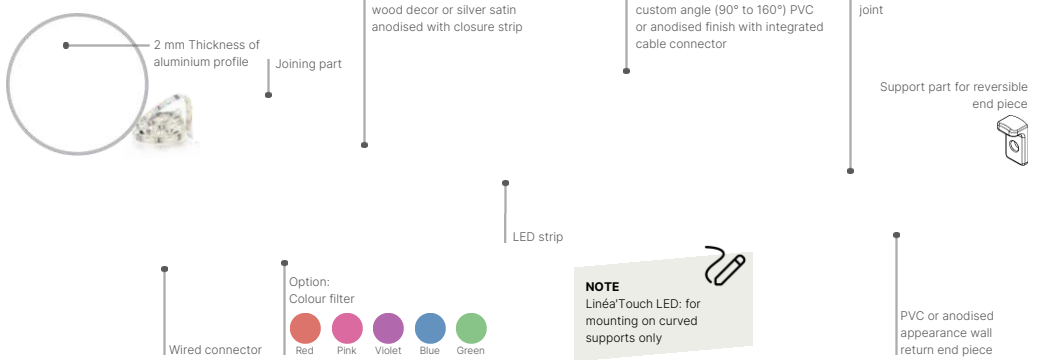

LINEA'TOUCH LED

NOTE
Linea'Touch LED: for mounting on curved supports only

Discover the brochures
Access brochures by theme

HEALTHCARE **EDUCATION** **HOSPITALITY** **RETAIL**