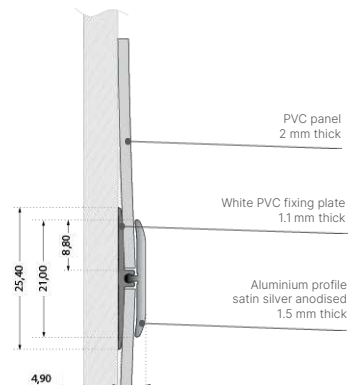

#### JOINTING PROFILE (H-SHAPED)

SCALE  
1:1