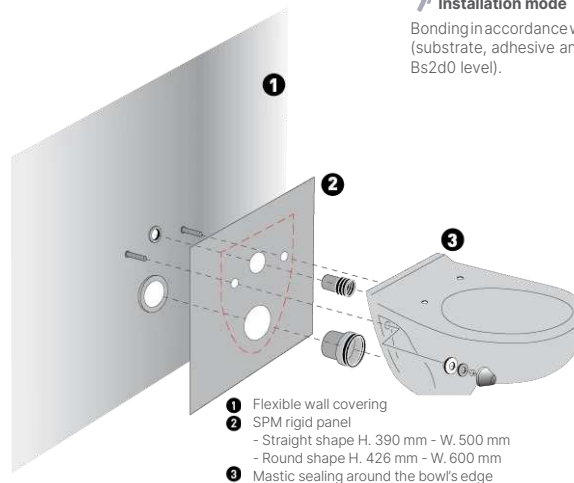

Installation mode

Bonding in accordance with SPM SPECIFICATIONS (substrate, adhesive and application context allowing Bs2d0 level).