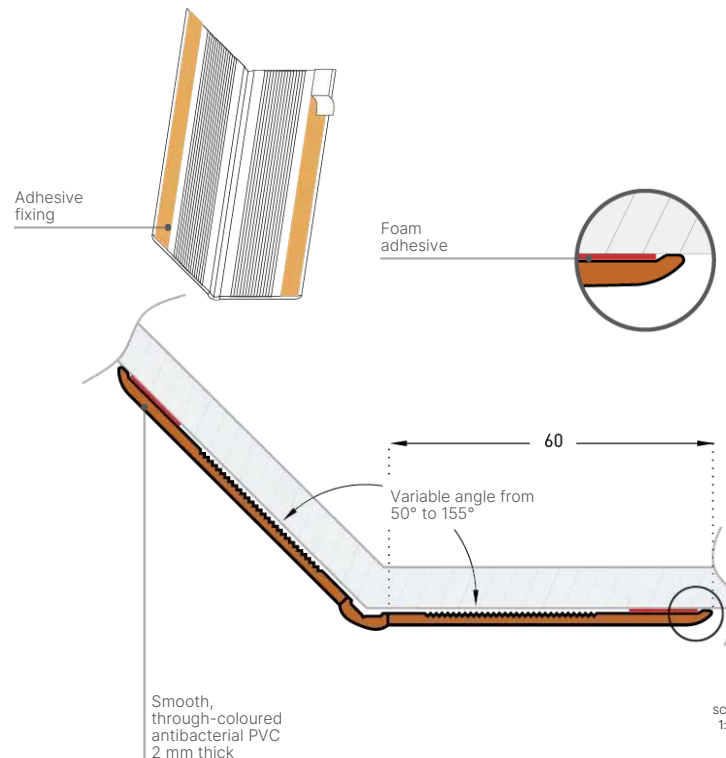

SCALE
1:1.1

Standard colours