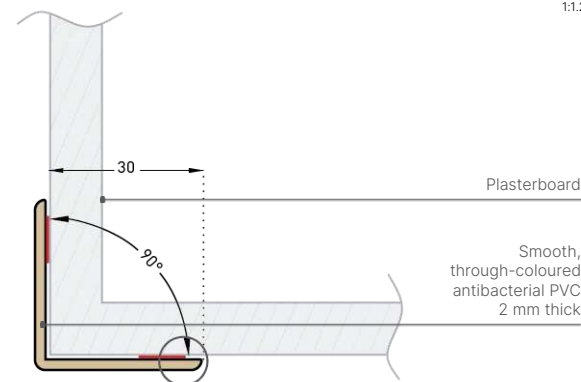

SCALE 1:1.2