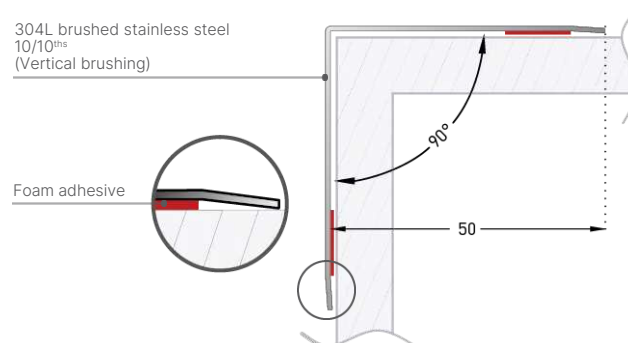

SCALE 1:1.1

Standard colours

Brushed finish

Discover the brochures
Access brochures by theme