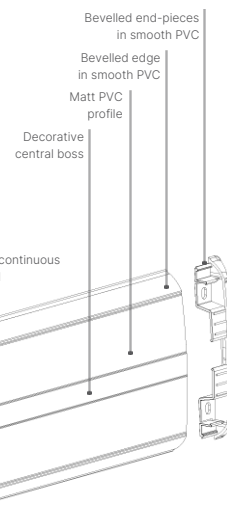

NOTE

The end-piece acts as the first clip.