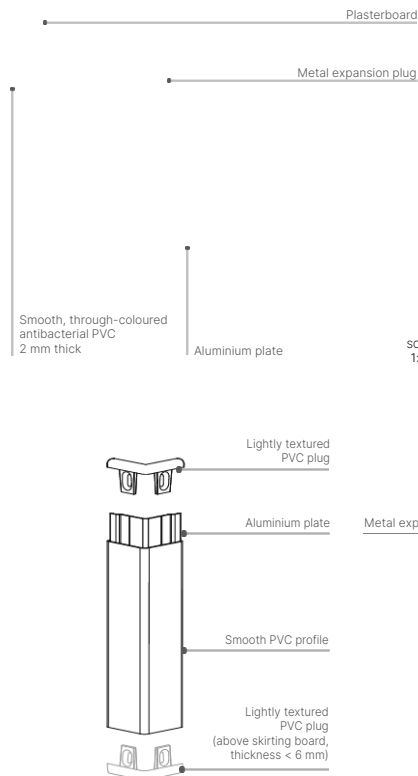

Special order colours

*Min. quantity: 200 LM. Lead times: contact us

Discover the brochures
Access brochures by theme

HEALTHCARE

EDUCATION

HOSPITALITY

RETAIL

SCALE 1:1.5