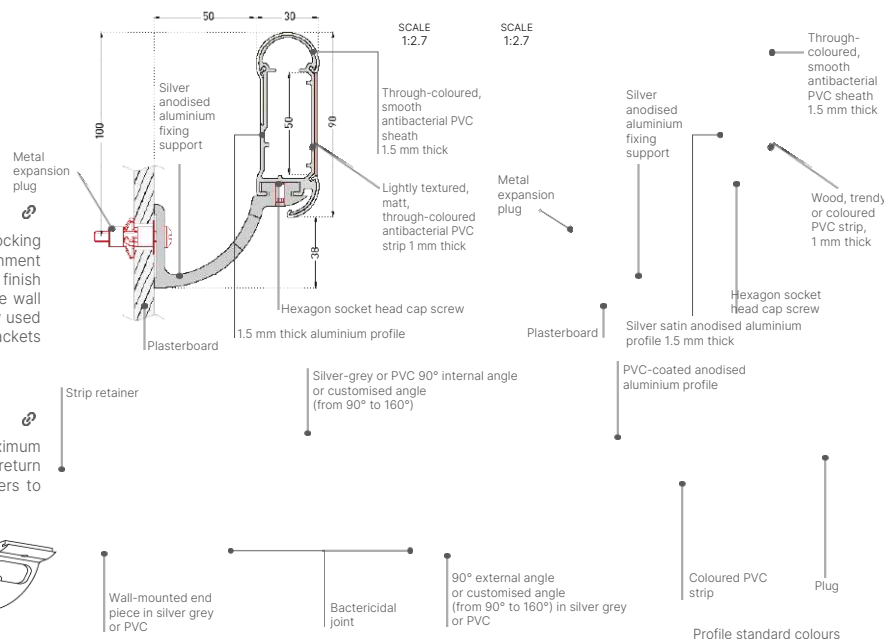

### Fixing

Interlocking fitting on self-locking openwork supports at 2 attachment points in silver anodised finish aluminium to be secured to the wall every 1.20 m (0.80 m in heavily used corridors and on lighter wall brackets such as plasterboard).