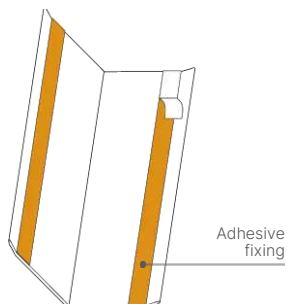

7 Installation mode

With included adhesive tape (additional reinforcement with SPM glue is recommended).

SCALE 1:1