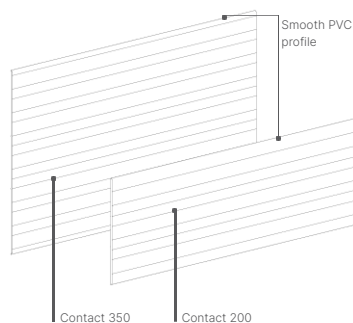

➤ Installation mode

By adhesive bonding.