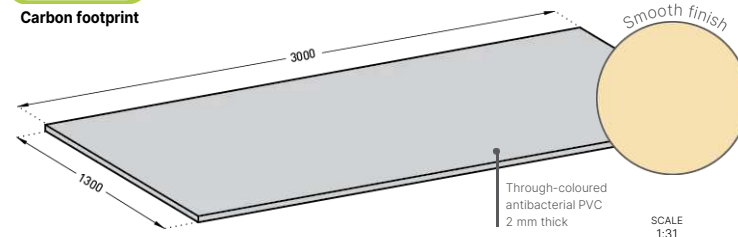

[OPERATING THEATRES](#) [TRANSPLANT ROOMS](#) [WHITE ROOMS](#)

[BURNS UNITS](#) [NEONATAL WARDS](#) [STERILE AREAS](#)

[FOOD INDUSTRY](#) [PRODUCTION AREAS](#)

Height(s)	1.30 m
Length(s)	3 m
Thickness	2 mm
Material(s)	PVC
Hygiene	99.9% antibacterial 99.96% virucidal* ISO Class 5*
Fire rating	Bs2d0
Contact with food	Yes
Carbon footprint	7.62 kg eq. CO₂/m²
Average service life	25 years
Colours	5 Through-coloured
Surface appearance	Smooth

Standard colours

E-brochures. By segment.
Click to discover.

HEALTHCARE

EDUCATION

HOSPITALITY

RETAIL

7.62 kg
Eq. CO₂/m²
Carbon footprint

Fixing

With SPM acrylic adhesive or SPM MS Polymer adhesive (no tacking time, ideal for wet rooms, patent pending).

Installation mode

By gluing as per SPM SPECIFICATIONS.

Customised option(s)

Cutting, L or U folding, thermoforming, chamfering, bactericidal treatment.