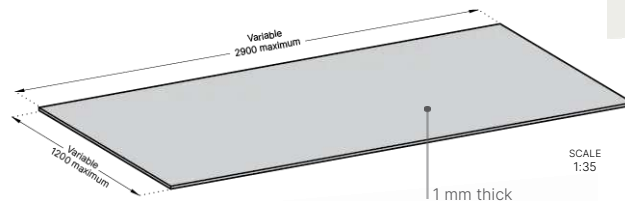

7 Installation mode

By gluing as per SPM SPECIFICATIONS.

SCALE
1:35