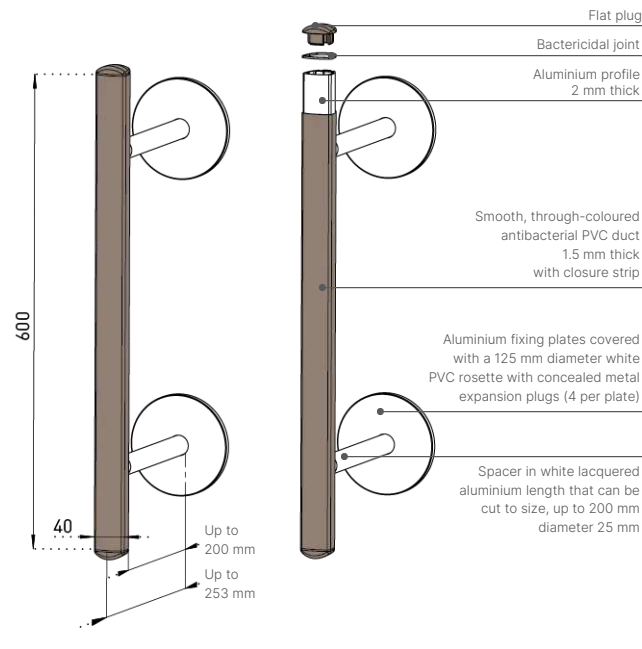

Special order colours* [+](#)

*Min. quantity: 200 LM. Lead times: contact us

E-brochures. By segment.
Click to discover.

[HEALTHCARE](#)

[EDUCATION](#)

[HOSPITALITY](#)

[RETAIL](#)

[+](#)